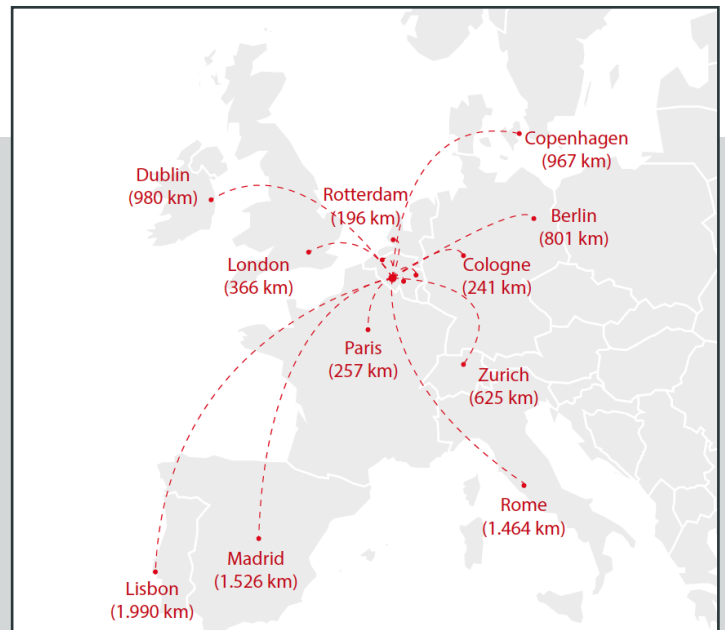

# LOCATION

In the center of Belgium and in the heart of Europe, we welcome you in a complex of more than 24,000m<sup>2</sup>, arranged and studied for all your events.

500 m from the exit of the E19  
Paris - Brussels motorway  
250 km from Paris  
100 km from Lille  
55 km from Brussels

45 minutes from Brussels National Airport and 20 minutes from Charleroi airport. Shuttles available.

1h15 from Paris by TGV 25 minutes from Brussels Midi station. A direct train to La Louvière station.