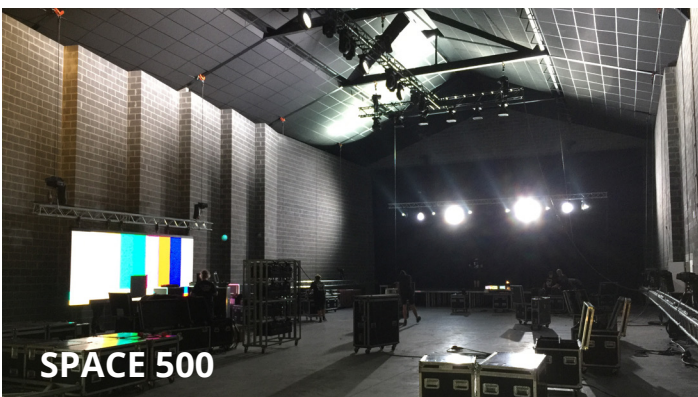

# EVENT VENUES

Our infrastructures have been acoustically worked to offer you optimal comfort. They allow 3 events simultaneously.

Up to a height of 14 m and an area of 321m<sup>2</sup>, 550m<sup>2</sup> and 2000m<sup>2</sup>, we have designed practical spaces and surrounded by all the facilities for storage and production of scenery, broadband through boxes, makeup room, dressing room, etc. Particular attention has been paid to the management and reception of the public.

## Facilities

Catering	250 p	Lodges ( make-up, shower, living room, etc )	8
Production rooms	9	Lodges VIP	4
Make-up rooms	4	Individual and independent public acces	max: 2500 p
Dressing	2	Free Parking	350 (prived) and 1000 (public)
Power	800 KVA	Power generator	outside
Pre-cabeling for OBvan	ext / int	Water	in/reeling
Cyclo	green / white	Connectivity	Free wifi + Optical fiber 10Gbps