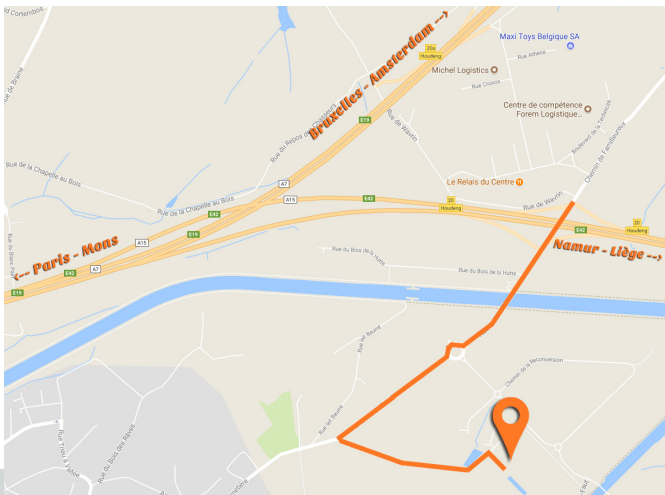

# LOCATION

In the center of Belgium and in the heart of Europe, we welcome you in a complex of more than 24,000m<sup>2</sup>, arranged and studied for all your events.

500 m from the exit of the E19  
Paris - Brussels motorway  
250 km from Paris  
100 km from Lille  
55 km from Brussels

45 minutes from Brussels National Airport and 20 minutes from Charleroi airport. Shuttles available.

1h15 from Paris by TGV 25 minutes from Brussels Midi station. A direct train to La Louvière station.