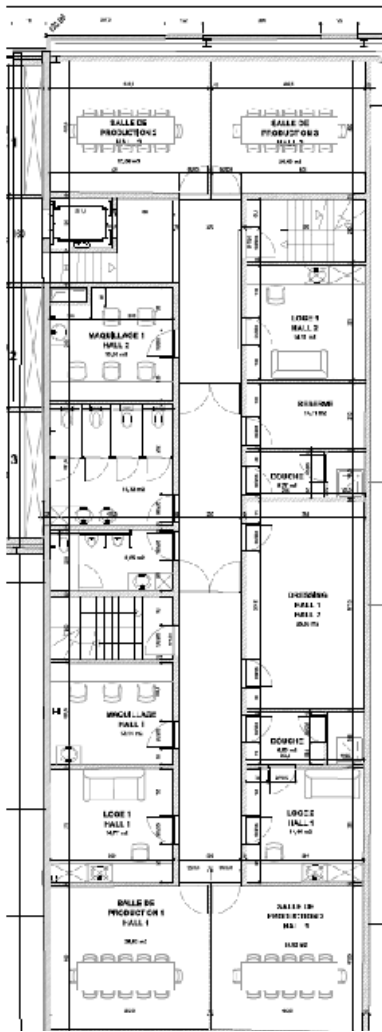

# CATERING

- A fully equipped professional kitchen.
- Catering Service on demand.
- A 321m2 dining hall with 250 seats.
- Three private areas of 16m2 each for 10 to 12 seats.

# EVENT VENUES

Our infrastructures have been acoustically worked to offer you optimal comfort. They allow 3 events simultaneously.

Up to a height of 14 m and an area of 321m<sup>2</sup>, 550m<sup>2</sup> and 2000m<sup>2</sup>, we have designed practical spaces and surrounded by all the facilities for storage and production of scenery, broadband through boxes, makeup room, dressing room, etc. Particular attention has been paid to the management and reception of the public.

Event spaces	Length	Width	Height*
Space 2000	65 m	31 m	10,80 - 12,40 m
Space 500	36 m	16 m	10 m
Space 300	15 m	20 m	4 m

\*hook height

## Facilities

Catering	250 p	Lodges ( make-up, shower, living room, etc )	8
Production rooms	9	Lodges VIP	4
Make-up rooms	4	Individual and independent public acces	max: 2500 p
Dressing	2	Free Parking	350 (prived) and 1000 (public)
Power	800 KVA	Power generator	outside
Pre-cabeling for OBvan	ext / int	Water	in/reeling
Cyclo	green / white	Connectivity	Free wifi + Optical fiber 10Gbps